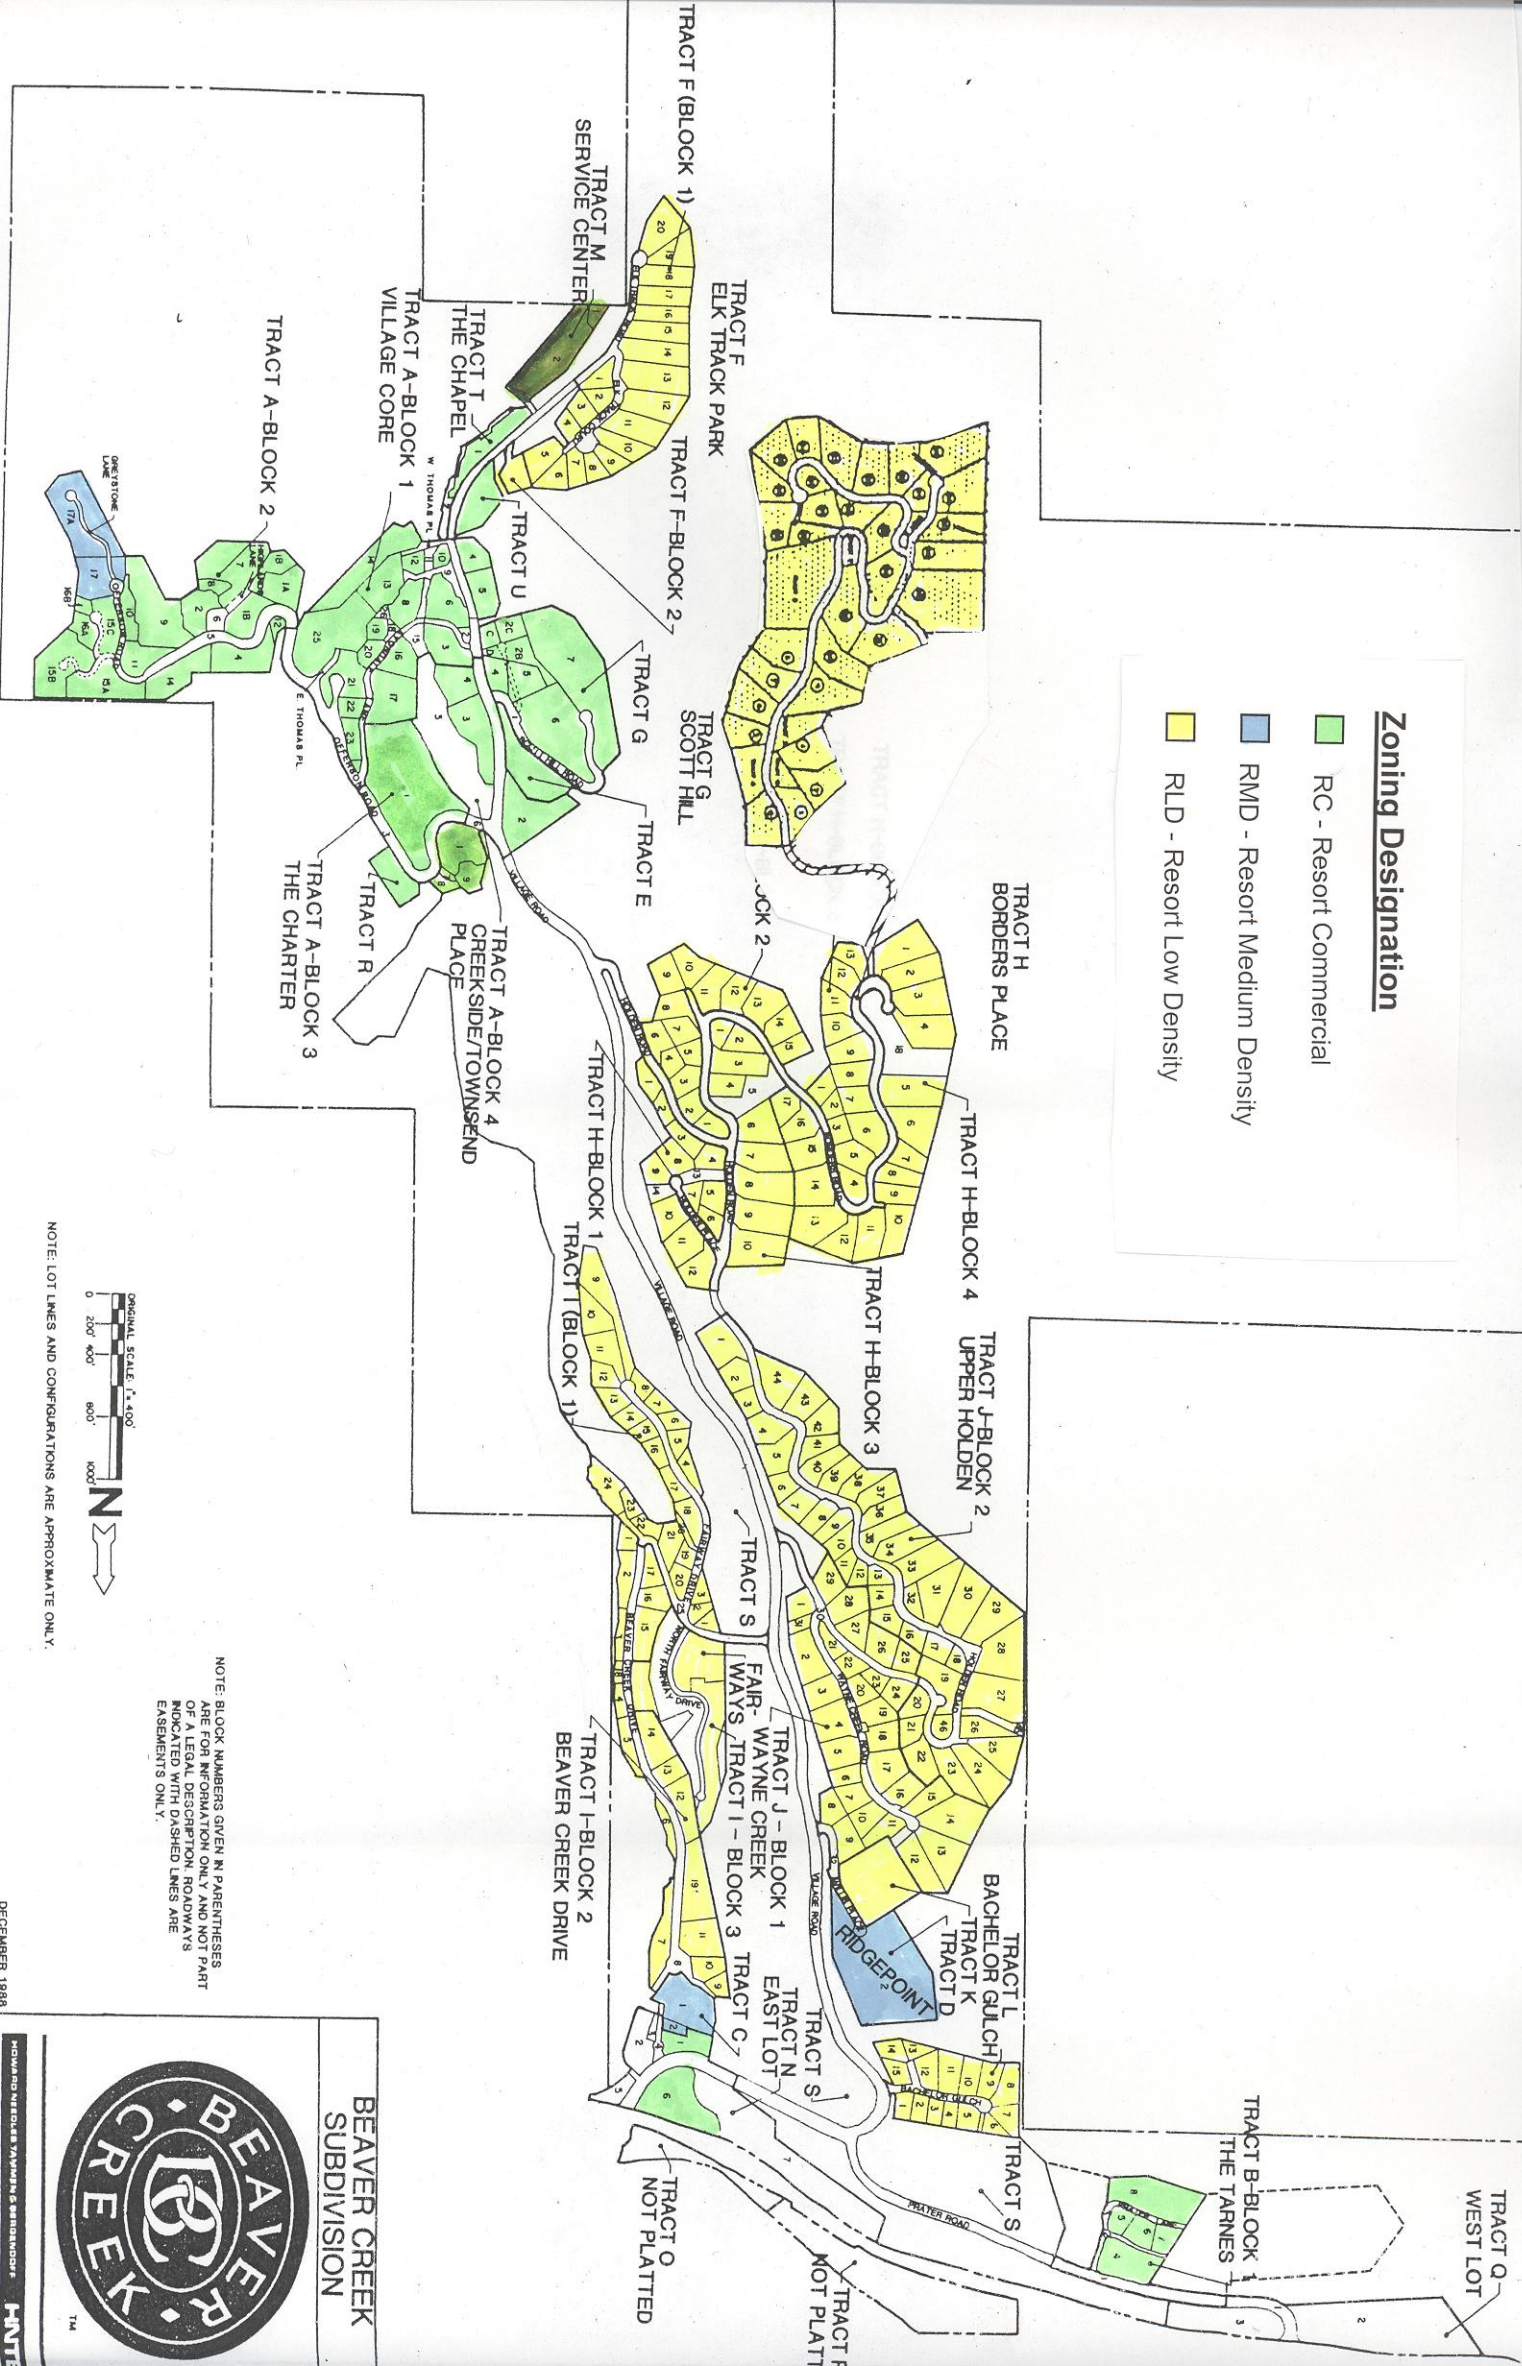

Zoning Designation

- RC - Resort Commercial
- RMD - Resort Medium Density
- RLD - Resort Low Density

NOTE: BLOCK NUMBERS GIVEN IN PARENTHESES ARE FOR INFORMATION ONLY AND NOT PART OF A LEGAL DESCRIPTION. ROADWAYS FACED WITH DASHED LINES ARE EASEMENTS ONLY.

NOTE: LOT LINES AND CONFIGURATIONS ARE APPROXIMATE ONLY.

BEAVER CREEK
SUBDIVISION