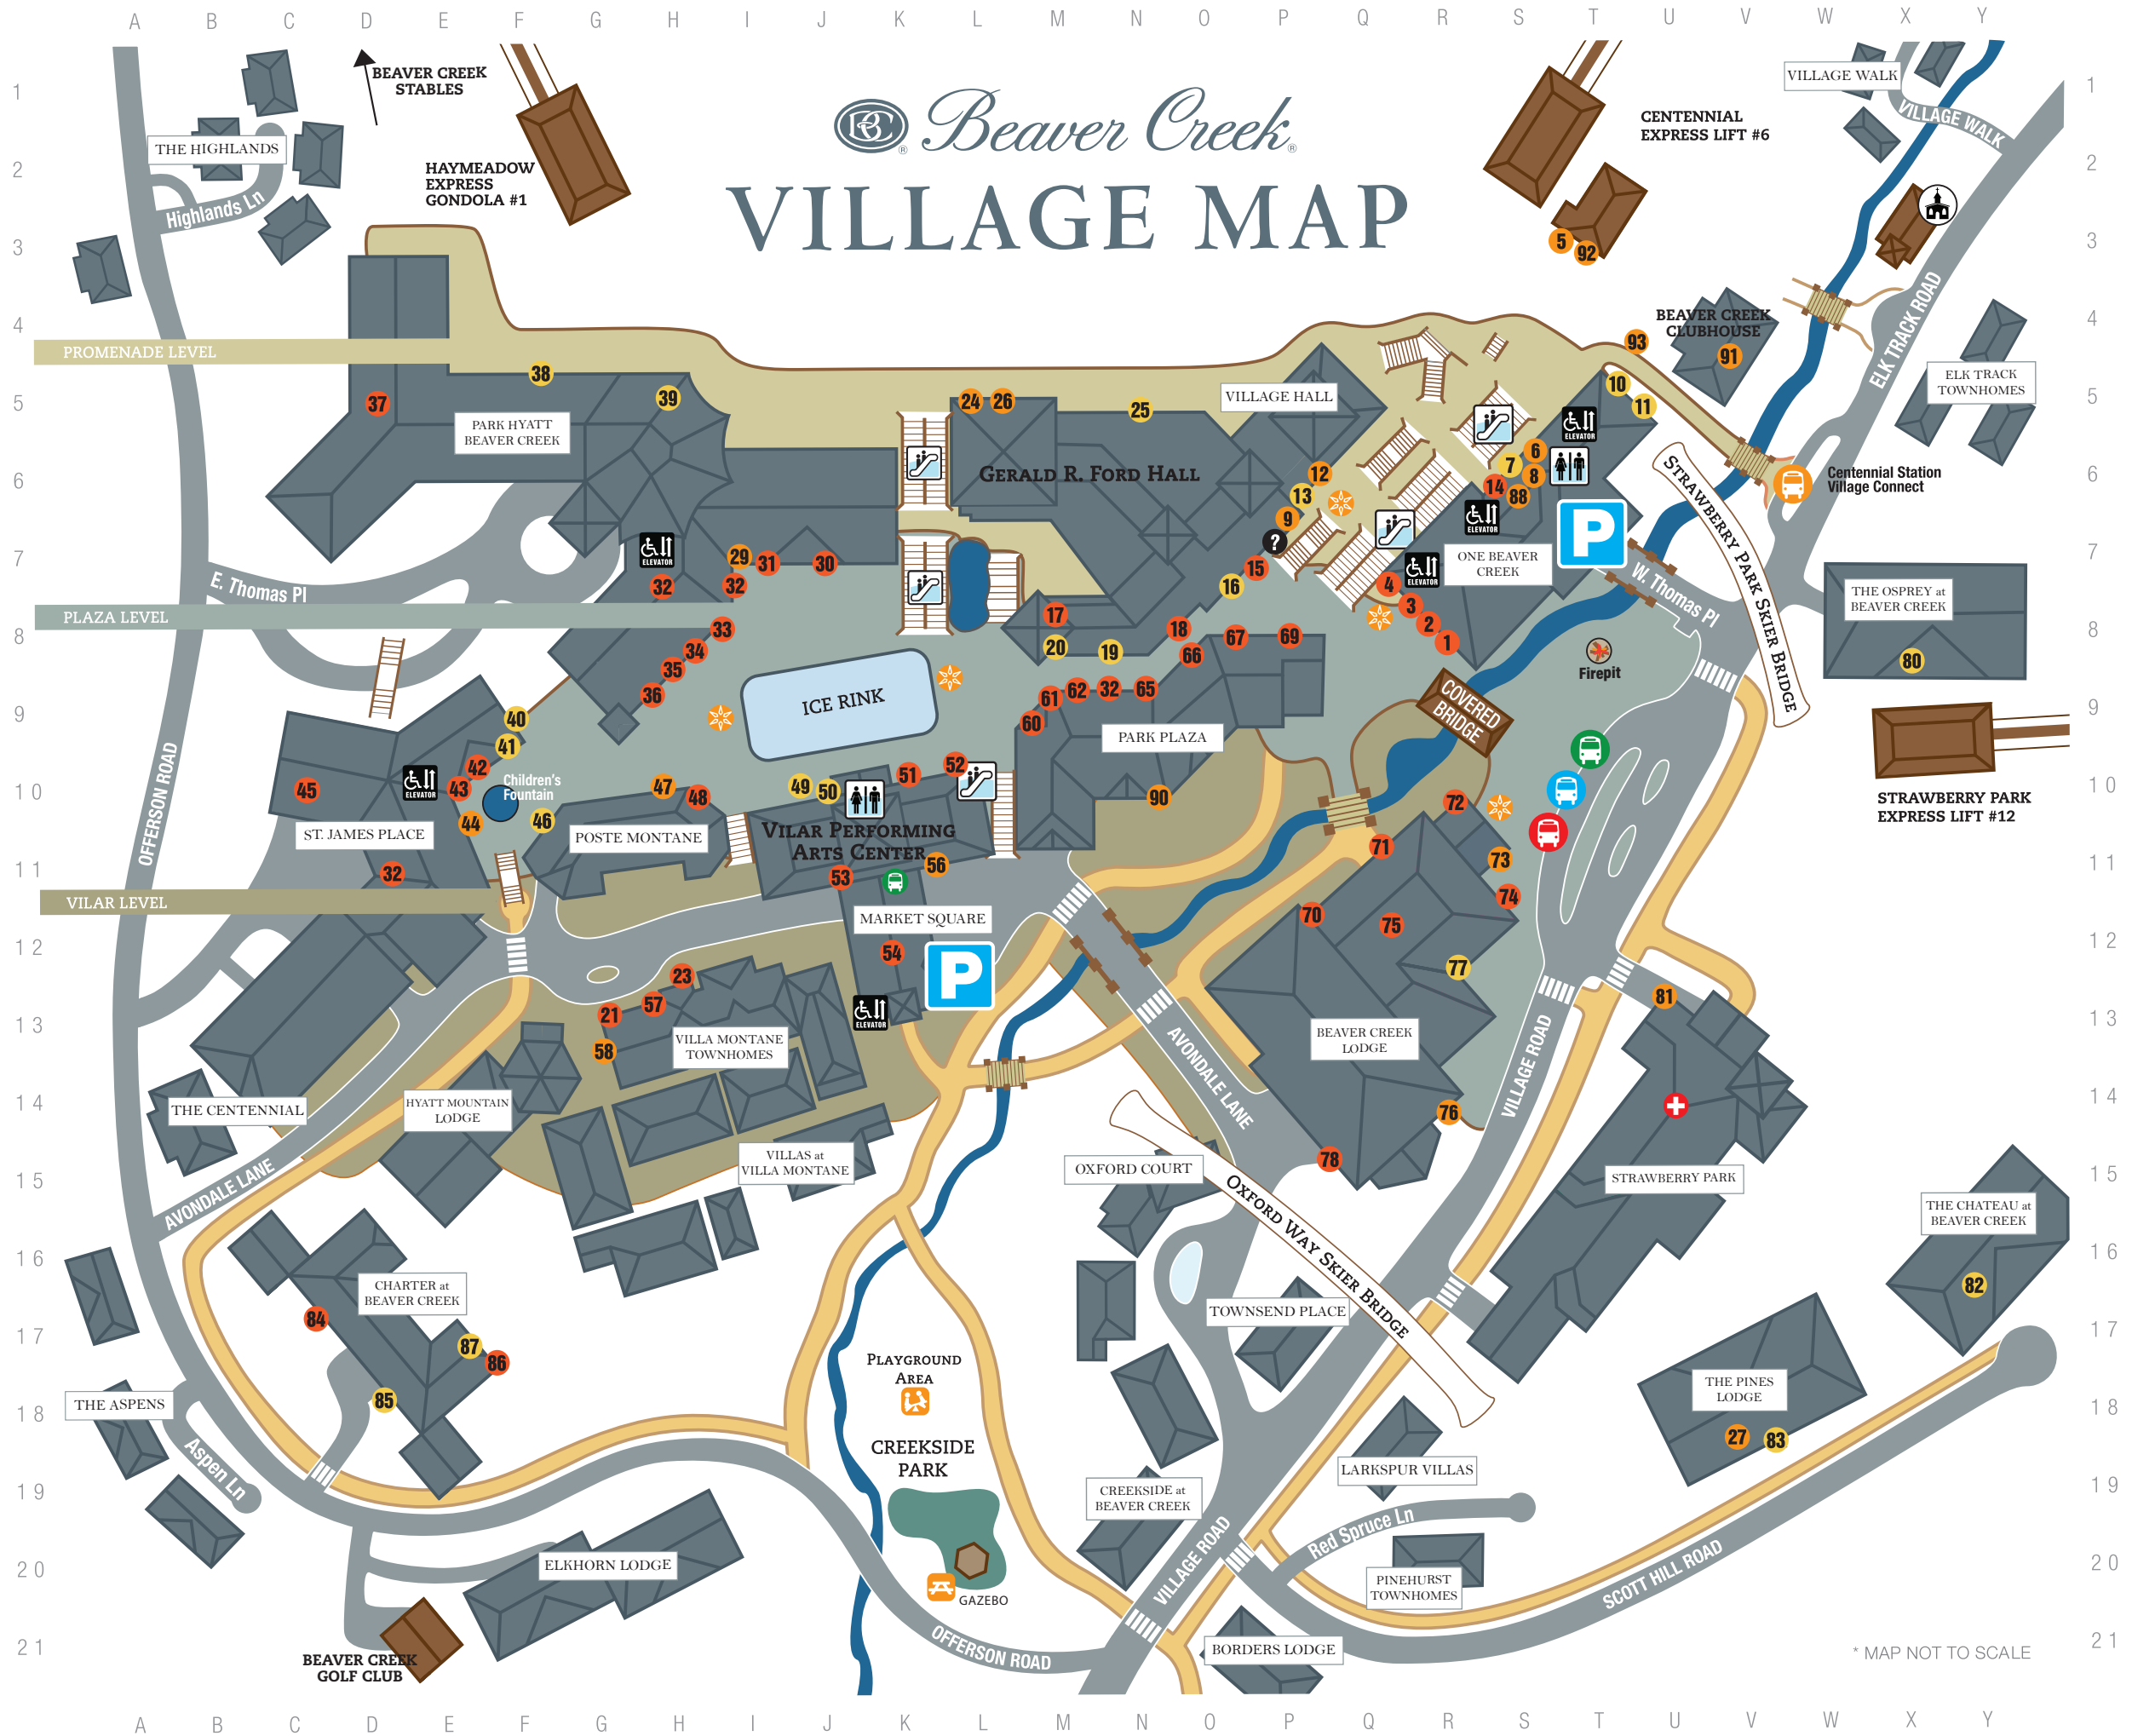

Beaver Creek VILLAGE MAP

* MAP NOT TO SCALE

EAT

8100 Mountainside Bar & Grill	F5	38	Citrea	J10	50	The Met Kitchen	F9	41
Alpine & Antlers	R12	77	Coyote Cafe	P6	13	Osprey Fireside Grill	X8	80
Beaver Creek Chophouse	U5	11	Dusty Boot Roadhouse	F9	40	Powder 8 Kitchen & Tap	N5	25
Black Diamond Bistro	D18	85	Fall Line Epicurean Market	I7	29	Rimini	O7	16
Blue Moose Pizza	F10	46	Golden Eagle Inn	N8	19	Splendido at the Chateau	Y16	82
Brass Bear Bar	H5	39	Grouse Mountain Grill	V18	83	The Terrace	E17	87
C Bar	T5	10	Hooked	M8	20	Vail Mountain Coffee & Tea Company	S6	7

A B C D E F G H I J K L M N O P Q

LEGEND

Mirabelle Restaurant	D18	1
The Ritz-Carlton, Bachelor Gulch	L15	2
Anderson's Cabin Restaurant		
Beaver Creek Signature Shop		
Beaver Creek Sports		
Buffalos Restaurant		
Fireside Bar		
The Ritz-Carlton Spa		
WYLD Restaurant		
Snow Cloud Lodge	J14	3
Bear Paw Lodge	N9	4
Hummingbird Lodge	N11	5
Horizon Pass Lodge	Q13	6
Vista at Arrowhead Restaurant	N20	7
Broken Arrow Restaurant	N20	8
Bachelor Gulch Tennis Courts	K16	9
Beaver Creek Club	D3	10
Beaver Creek Golf Club	C7	11
Splendido at the Chateau	F4	12
Royal Elk Villas	E7	13
Grouse Mountain Grill at the Pines	F5	14

Avon
Exit 167

EAST

DRIVING DISTANCE TO AVON EXIT 167
 MINTURN: 7 MILES, DENVER: 100 MILES
 VAIL: 9 MILES

WEST

DRIVING DISTANCE TO AVON EXIT 167
 EDWARDS: 4 MILES, EAGLE AIRPORT: 25 MILES
 GLENWOOD SPRINGS: 50 MILES