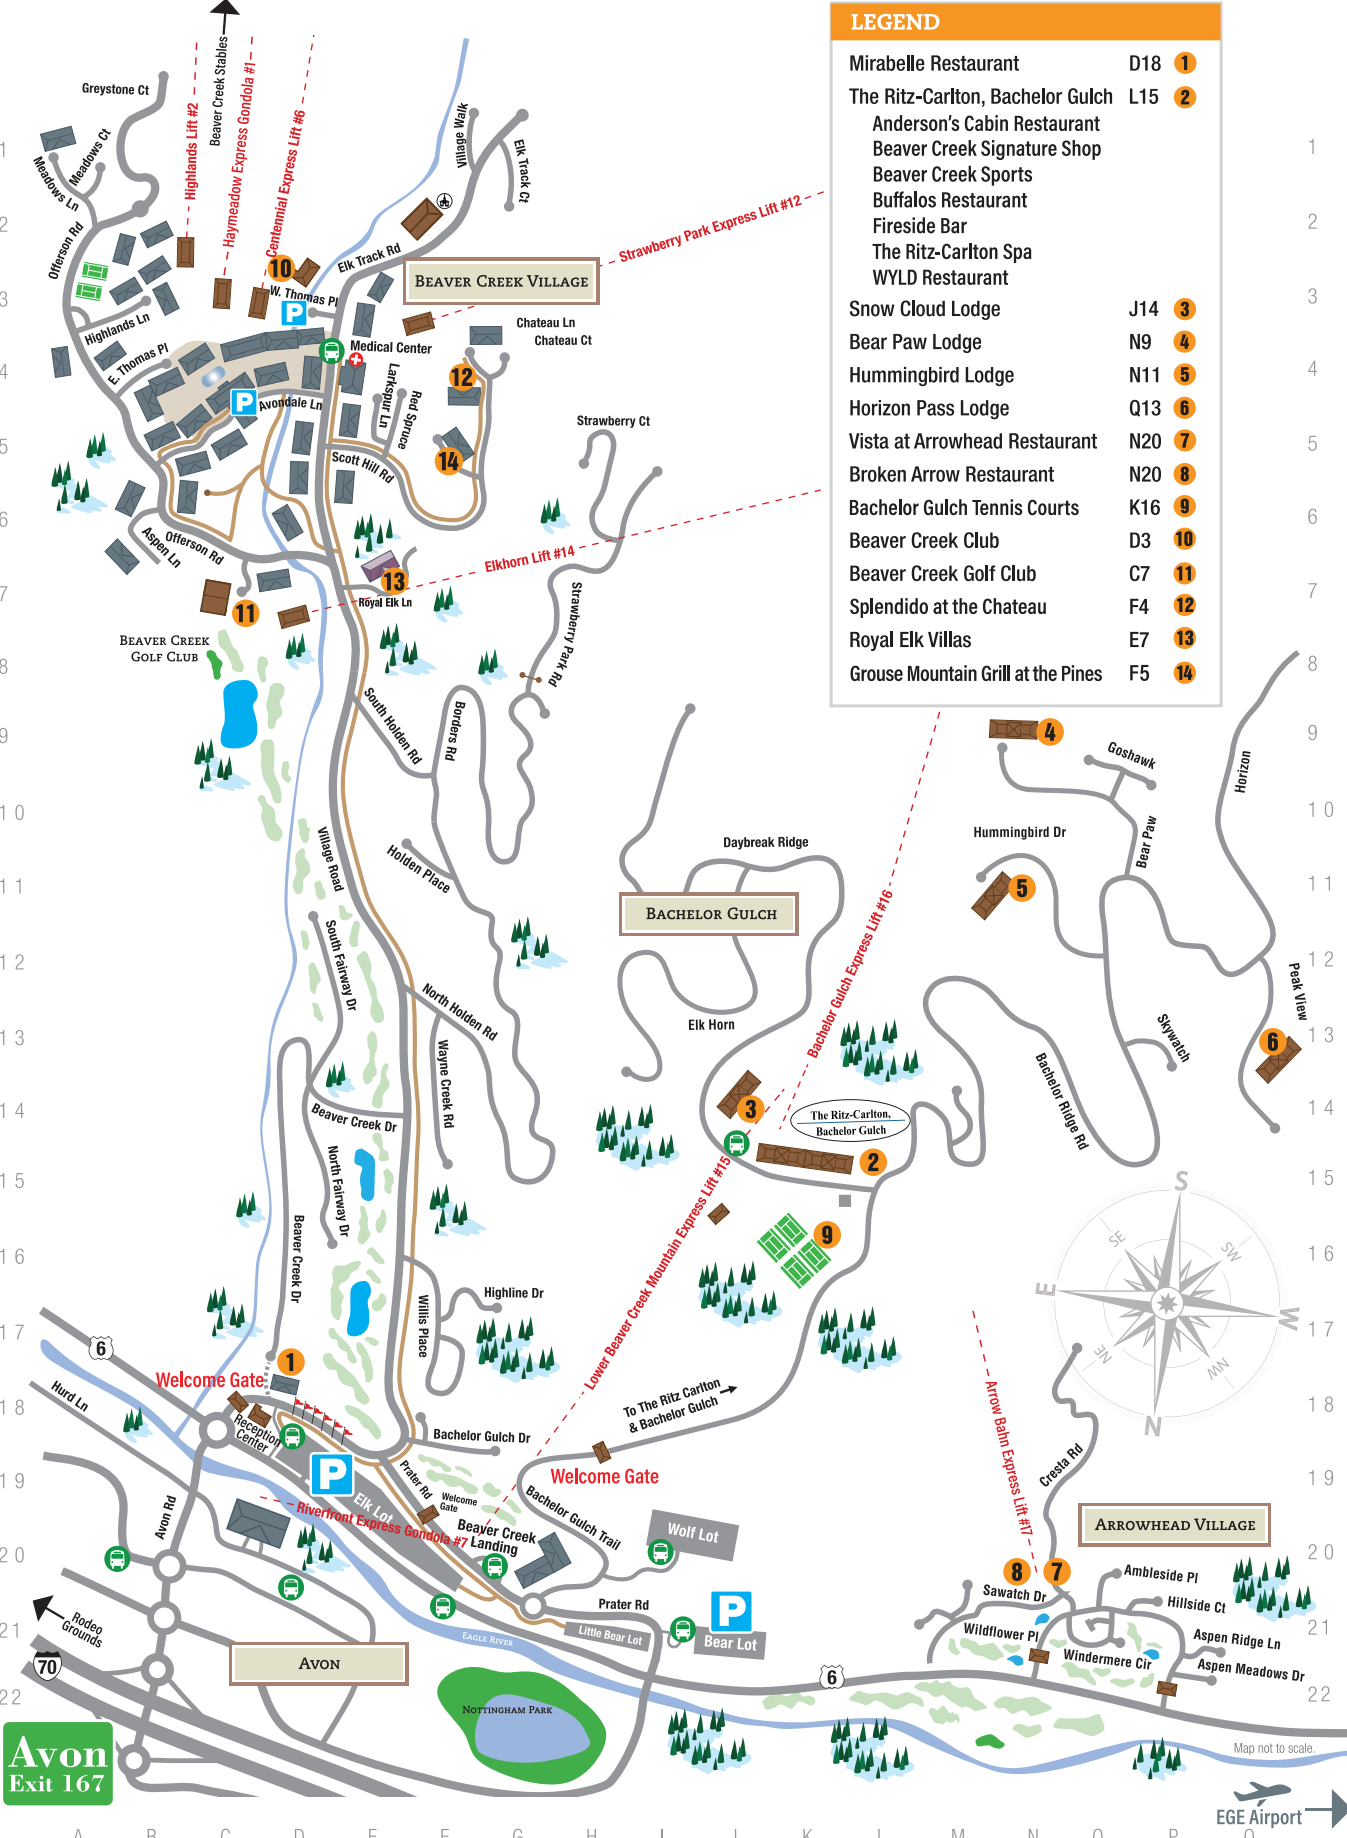

Beaver Creek VILLAGE MAP

* MAP NOT TO SCALE

EAT

8100 Mountainside Bar & Grill	F5	38	Citrea	J10	50	The Met Kitchen	F9	41
Alpine & Antlers	R12	77	Coyote Cafe	P6	13	Osprey Fireside Grill	X8	80
Beaver Creek Chophouse	U5	11	Dusty Boot Roadhouse	F9	40	Powder 8 Kitchen & Tap	N5	25
Black Diamond Bistro	D18	85	Fall Line Epicurean Market	I7	29	Rimini	O7	16
Blue Moose Pizza	F10	46	Golden Eagle Inn	N8	19	Splendido at the Chateau	Y16	82
Brass Bear Bar	H5	39	Grouse Mountain Grill	V18	83	The Terrace	E17	87
C Bar	T5	10	Hooked	M8	20	Vail Mountain Coffee & Tea Company	S6	7

STAY

The Aspens	A18	Hyatt Mountain Lodge	E14	Pinehurst Townhomes	R20
Beaver Creek Lodge	Q13	Larkspur Villas	Q19	Poste Montane	G11
Borders Lodge	P21	Market Square	K12	St. James Place	C11
The Centennial	B14	One Beaver Creek	R7	Strawberry Park	U15
Charter at Beaver Creek	E17	The Osprey at Beaver Creek	X7	Townsend Place	N17
The Chateau at Beaver Creek	Y16	Oxford Court	M15	Villa Montane Townhomes	I13
Creekside at Beaver Creek	N19	Park Hyatt Beaver Creek Resort & Spa	G5	Village Hall	P5
Elkhorn Lodge	G20	Park Plaza	N9	Village Walk	X1
Elk Track Townhomes	Y5	The Pines Lodge	V18	The Villas at Villa Montane	J15
The Highlands	B2				

Avon
Exit 167

EAST

DRIVING DISTANCE TO AVON EXIT 167
 MINTURN: 7 MILES, DENVER: 100 MILES
 VAIL: 9 MILES

WEST

DRIVING DISTANCE TO AVON EXIT 167
 EDWARDS: 4 MILES, EAGLE AIRPORT: 25 MILES
 GLENWOOD SPRINGS: 50 MILES