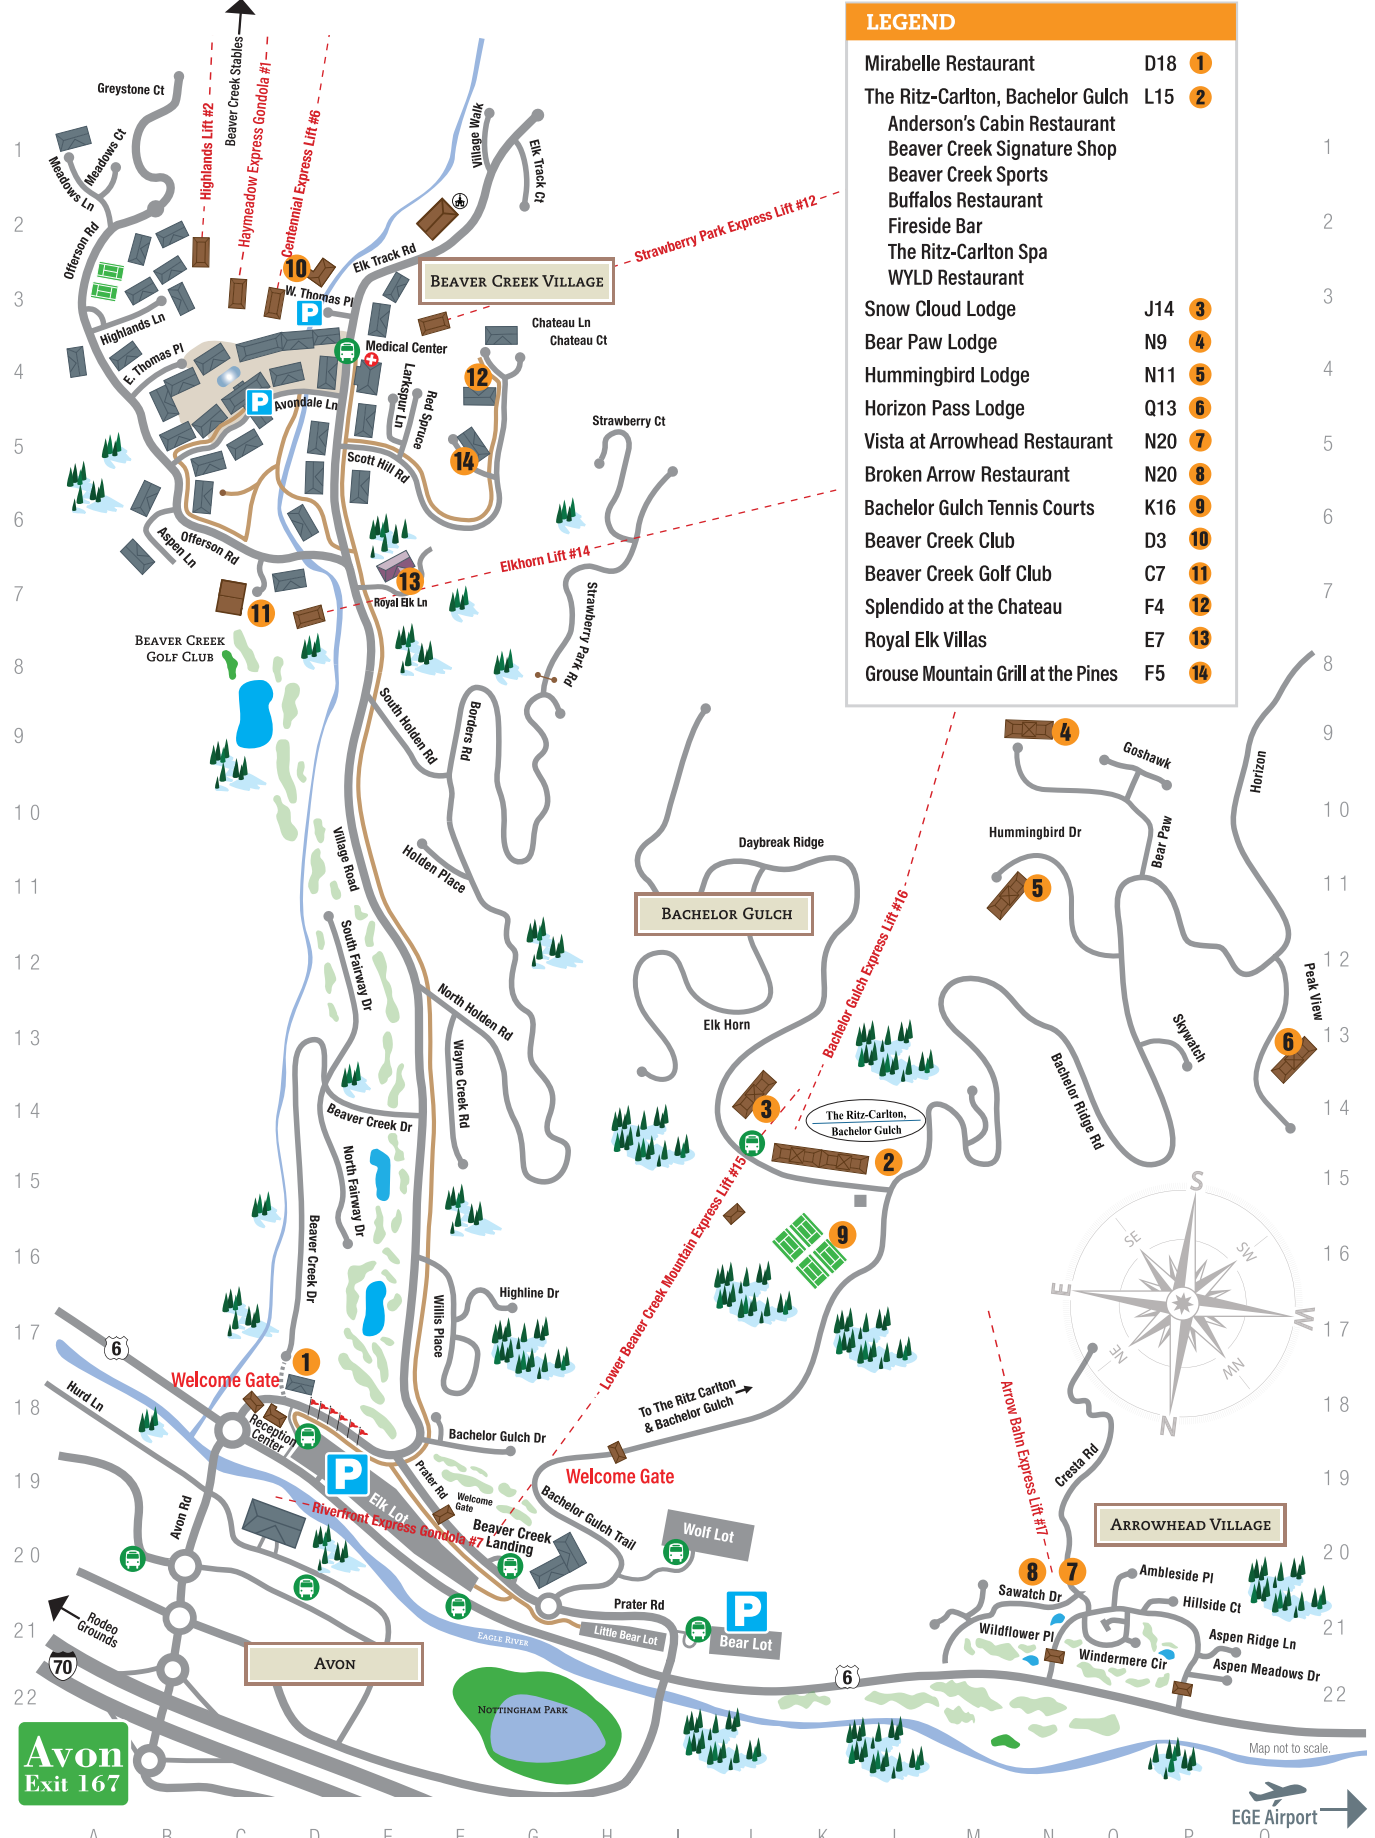

Beaver Creek
VILLAGE MAP

PROMENADE LEVEL

PLAZA LEVEL

VILAR LEVEL

* MAP NOT TO SCALE

EAT

8100 Mountainside Bar & Grill	F5	38	The Charter Steakhouse	D18	85	Osprey Fireside Grill	X8	80
Allie's + Beano's Cabin Check-In	T4	93	Citrea	J10	50	Powder 8 Kitchen & Tap	N5	25
Alpine & Antlers	R12	77	Coyote Cafe	P6	13	Rimini	07	16
Aritza	F9	41	Dusty Boot Roadhouse	F9	40	Splendido at the Chateau	Y16	82
Beaver Creek Chophouse	U5	11	Fall Line Epicurean Market	G5	29	The Terrace	E17	87
Blue Moose Pizza	F10	46	Golden Eagle Inn	N8	19	Vail Mountain Coffee & Tea Company	S6	7
Brass Bear Bar	H5	39	Grouse Mountain Grill	V18	83			
C Bar	T5	10	Hooked	M8	20			

BC Guest Service Center/Lost & Found S6

Strawberry Park Medical Center V13 (Winter Only)

Beaver Creek Chapel X3

TOYOTA

A B C D E F G H I J K L M N O P Q

LEGEND	
Mirabelle Restaurant	D18 1
The Ritz-Carlton, Bachelor Gulch	L15 2
Anderson's Cabin Restaurant	
Beaver Creek Signature Shop	
Beaver Creek Sports	
Buffalos Restaurant	
Fireside Bar	
The Ritz-Carlton Spa	
WYLD Restaurant	
Snow Cloud Lodge	J14 3
Bear Paw Lodge	N9 4
Hummingbird Lodge	N11 5
Horizon Pass Lodge	Q13 6
Vista at Arrowhead Restaurant	N20 7
Broken Arrow Restaurant	N20 8
Bachelor Gulch Tennis Courts	K16 9
Beaver Creek Club	D3 10
Beaver Creek Golf Club	C7 11
Splendido at the Chateau	F4 12
Royal Elk Villas	E7 13
Grouse Mountain Grill at the Pines	F5 14

Avon
Exit 167

EAST WEST

DRIVING DISTANCE TO AVON EXIT 167
MINTURN: 7 MILES, DENVER: 100 MILES
VAIL: 9 MILES

DRIVING DISTANCE TO AVON EXIT 167
EDWARDS: 4 MILES, EAGLE AIRPORT: 25 MILES
GLENWOOD SPRINGS: 50 MILES